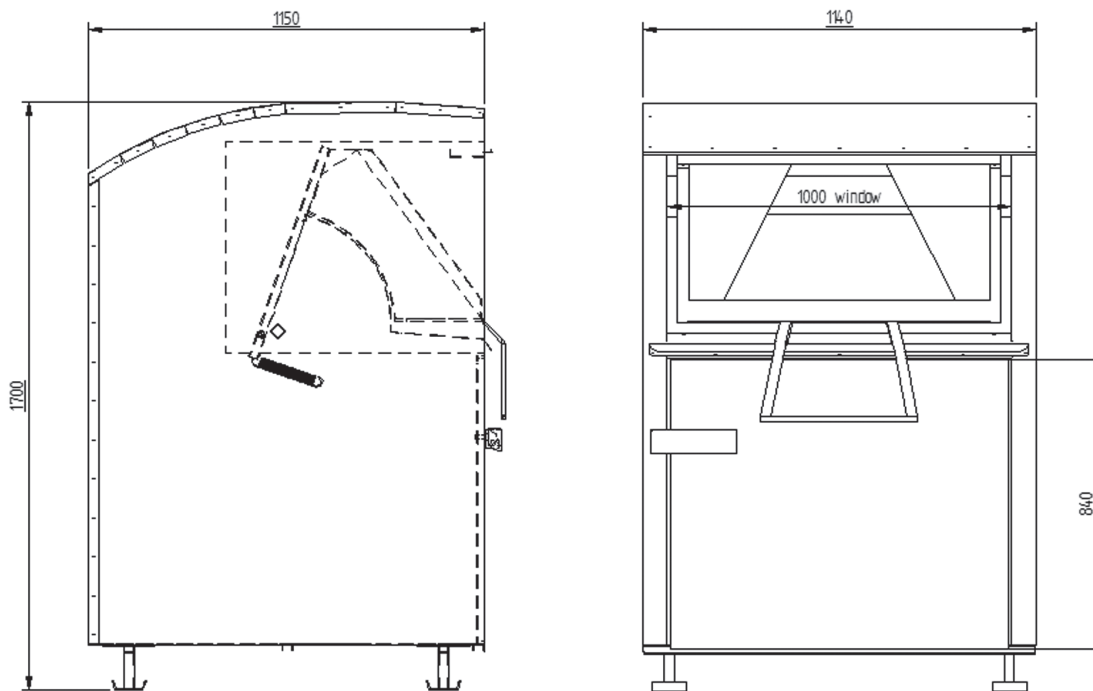

Collecting Box City

| | | |
|------------------------|-------------------------------|------------------------|
| Container | height (highest point) | 170 cm |
| Container | width | 114 cm |
| Container | depth | 115 cm |
| Door | width | 100 cm |
| Door | height from container floor | 84 cm |
| Filling volume | floor to upper door edge | 1,10 m ³ |
| Filling volume | upper door edge to flap | ca. 0,4 m ³ |
| Total filling capacity | | 1,50 m ³ |
| Empty weight | | 148 kg |
| Filling volume | | ca. 225 kg |
| Total weight | | 400 kg |
| Sheet thickness | galvanized sheet metal plates | 1,25 mm |