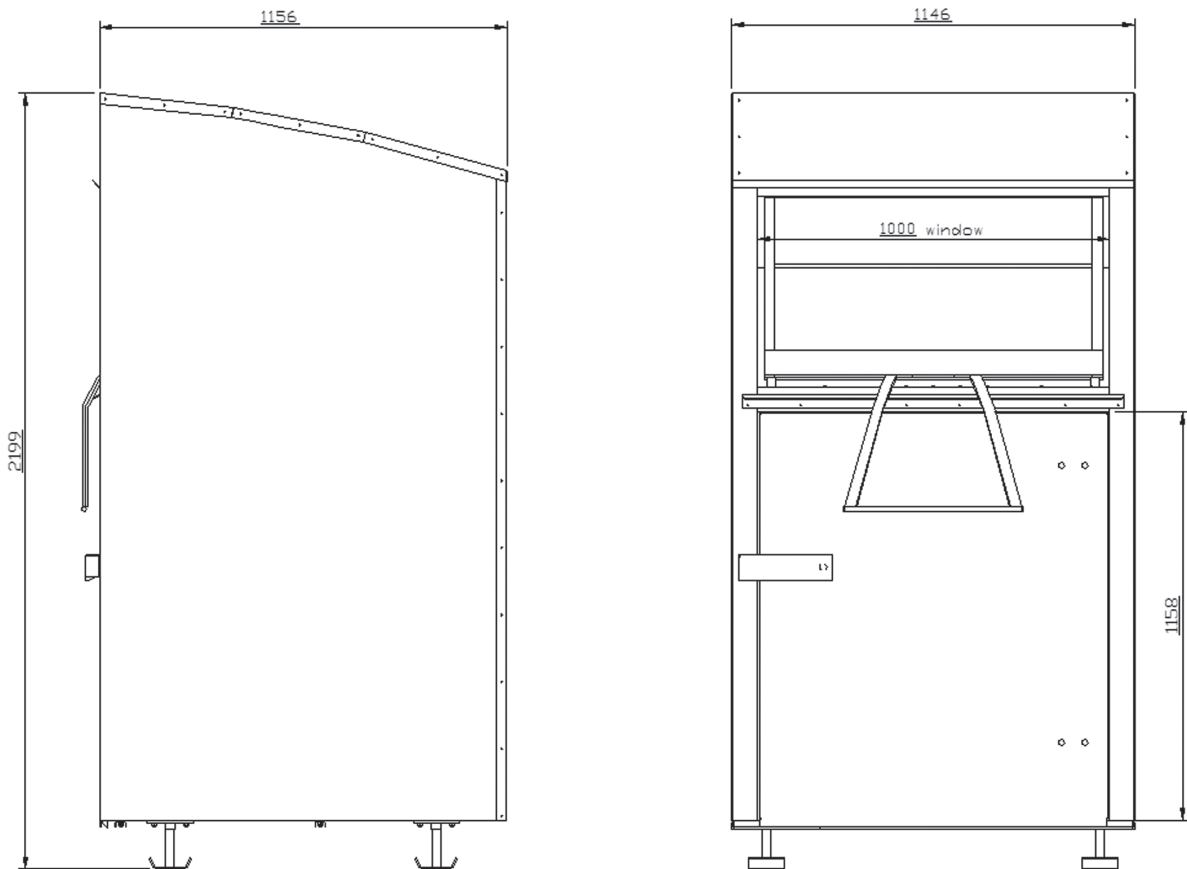

Collecting Box Classic

Container	height (highest point)	220 cm
Container	width	114 cm
Container	depth	115 cm
Door	width	100 cm
Door	height from container floor	116 cm
Filling volume	floor to upper door edge	1,52 m ³
Filling volume	upper door edge to flap	ca. 0,4 m ³
Empty weight		160 kg
Filling volume		ca. 300 kg
Total weight		500 kg
Sheet thickness	galvanized sheet metal plates	1,25 mm