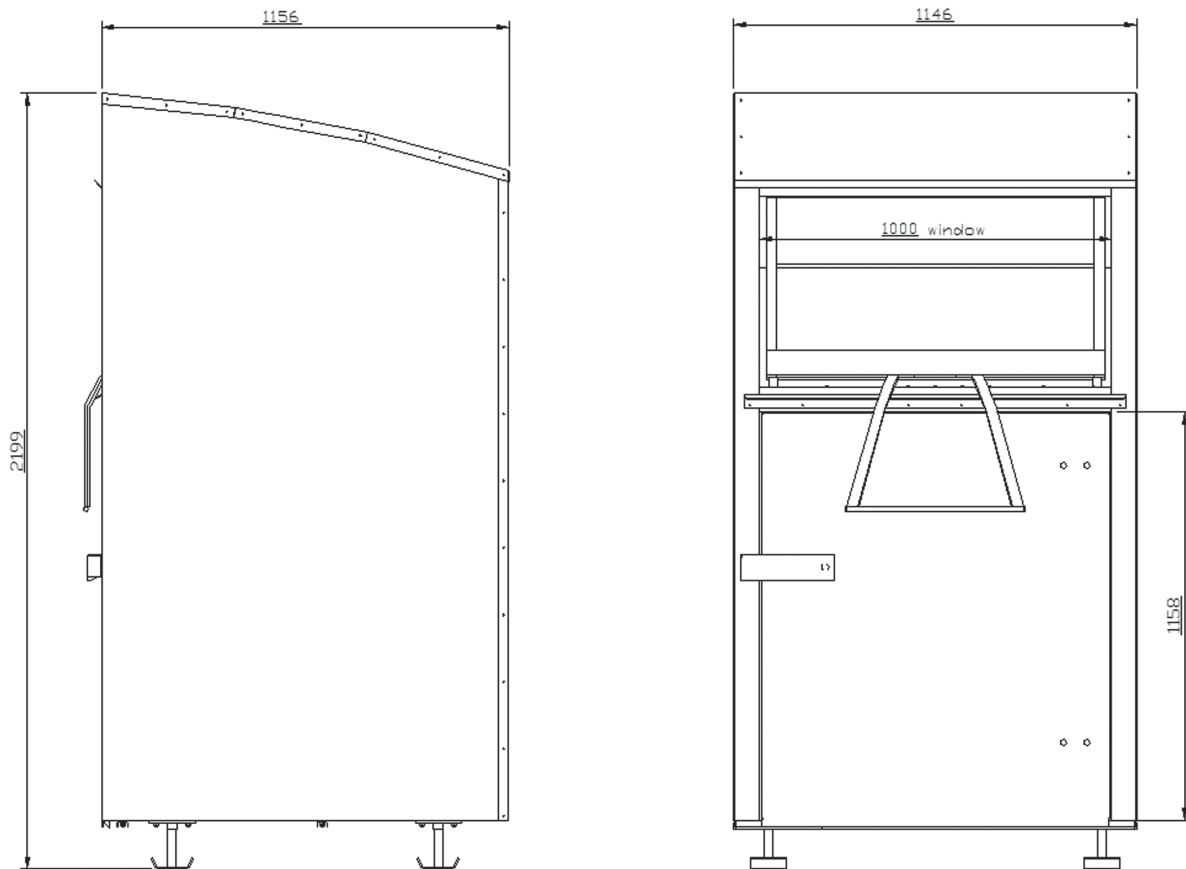

Collecting Box Classic 1,0 mm

Container	Height (highest point)	220 cm
Container	Width	114 cm
Container	Depth	115 cm
Door	Width	100 cm
Door	Height from container floor	116 cm
Filling capacity	Floor to upper door edge	1,52 m ³
Filling capacity	Upper door edge to insertion flap	ca. 0,4 m ³
Unladen weight		148 kg
Filling capacity		ca. 300 kg
Max. Total weight		500 kg
Sheet thickness	Galvanised sheet metal plates	1,00 mm