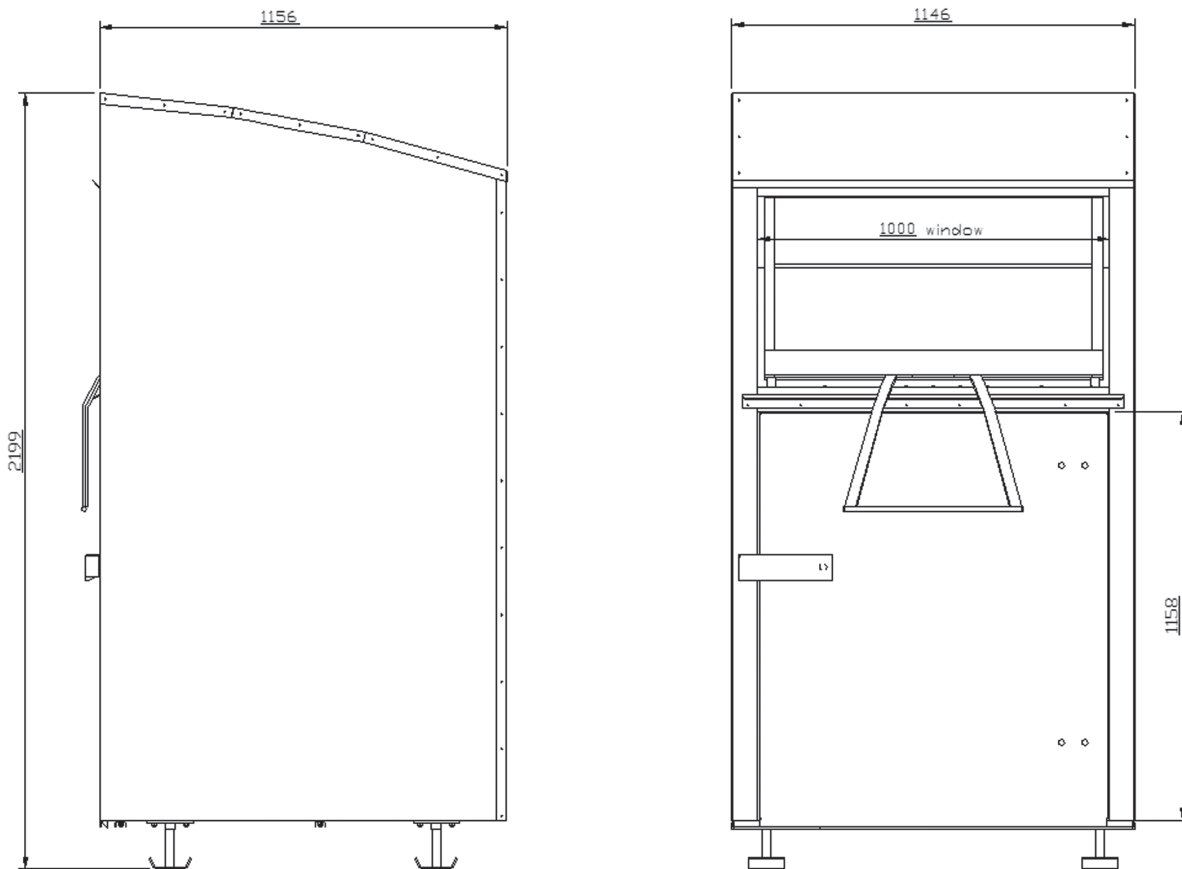

Collecting Box Classic 1,25 mm

Container	Height (highest point)	220 cm
Container	Width	114 cm
Container	Depth	115 cm
Door	Width	100 cm
Door	Height from container floor	116 cm
Filling capacity	Floor to upper door edge	1,52 m ³
Filling capacity	Upper door edge to insertion flap	ca. 0,4 m ³
Unladen weight		160 kg
Filling capacity		ca. 300 kg
Max. Total weight		500 kg
Sheet thickness	Galvanised sheet metal plates	1,25 mm