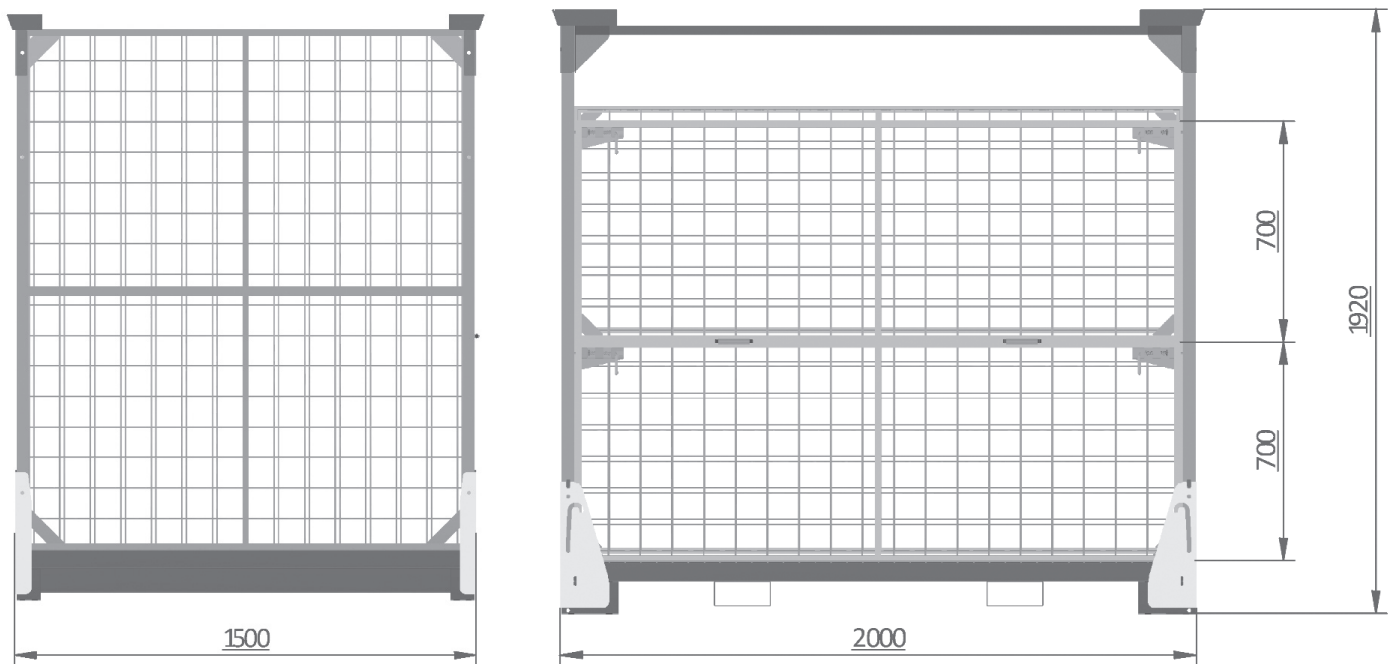

CS Gitterbox XL

Gitterbox XL	Height	192 cm
Gitterbox XL	Width	200 cm
Gitterbox XL	Depth	150 cm
Front -removable -foldable with 2 hinges -4-way secured with spring bolts	Height	0 / 70 / 140 cm
Fork shoes standard distance	Inside dimension (inside between the forklift shoes)	72 cm
Mesh thickness wall	Diameter	0,50 cm
Stacking height (unfolded)	Number of boxes per stack	3 pcs.
Stacking height (folded)	Number of boxes per stack	6 pcs.
Weight		225 kg
Powder coating	Standard colour	RAL 5009