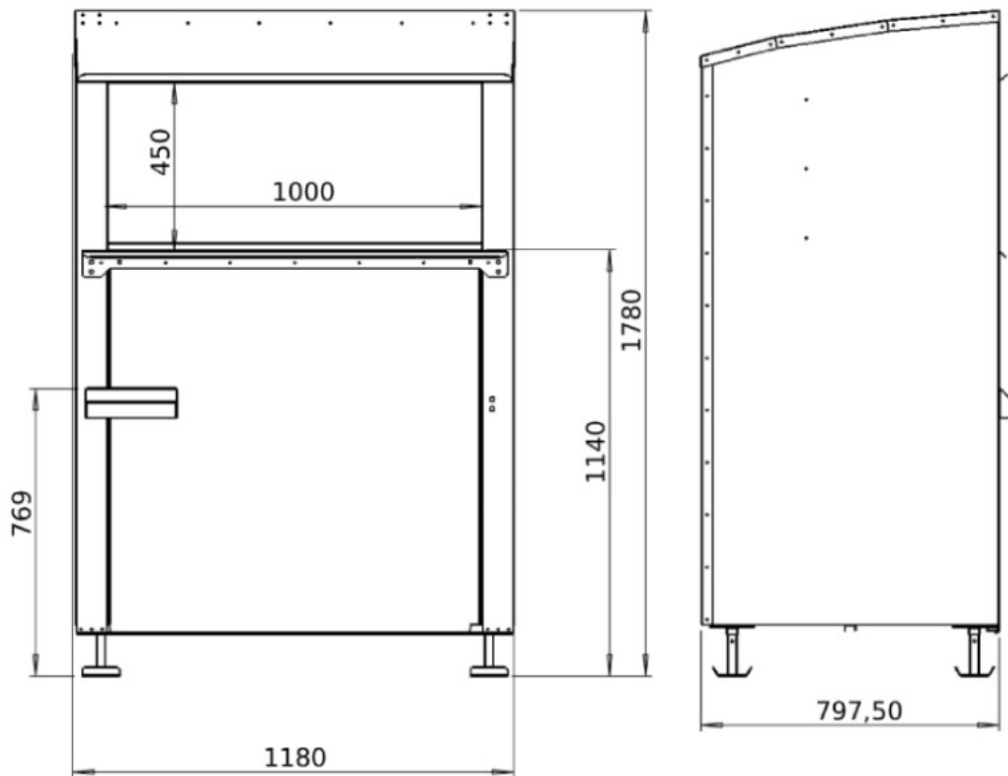

Collecting Box Urban 1,00 mm

Container	Height (highest point)	178 cm
Container	Width	118 cm
Container	Depth	80 cm
Door	Width	101 cm
Door	Height from container floor	97 cm
Filling capacity	Floor to upper door edge	0,92 m ³
Filling capacity	Upper door edge to insertion flap	ca. 0,29 m ³
Total filling capacity		ca. 1,11 m ³
Unladen weight		103 kg
Filling capacity		ca. 190 kg
Max. Total weight		290 kg
Sheet thickness	Galvanised sheet metal plates	1,00 mm