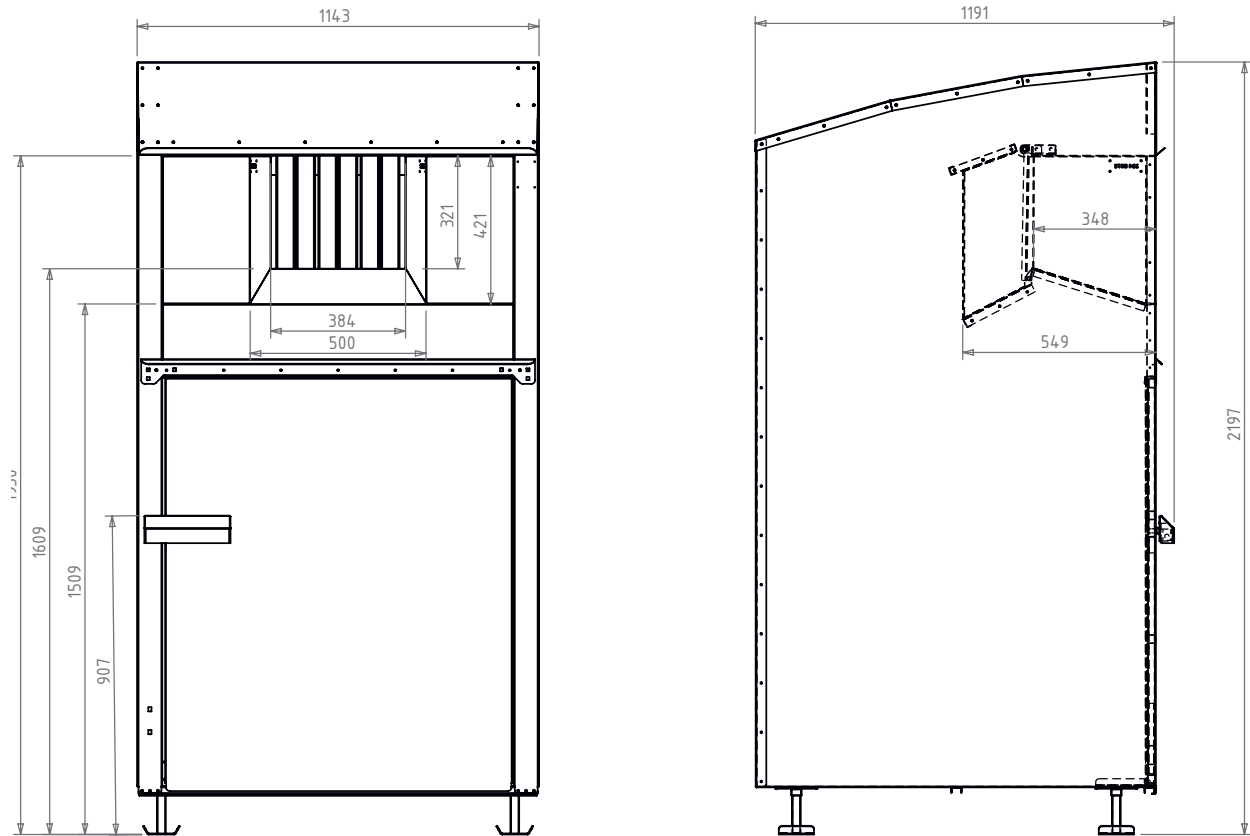

Collecting Box Wave 1,00 mm

Container	Height (highest point)	220 cm
Container	Width	114 cm
Container	Depth	115 cm
Door	Width	100 cm
Door	Height from container floor	116 cm
Filling capacity	Floor to upper door edge	1,52 m ³
Filling capacity	Upper door edge to insertion flap	ca. 0,4 m ³
Unladen weight		142 kg
Filling capacity		ca. 300 kg
Max. Total weight		500 kg
Sheet thickness	Galvanised sheet metal plates	1,00 mm