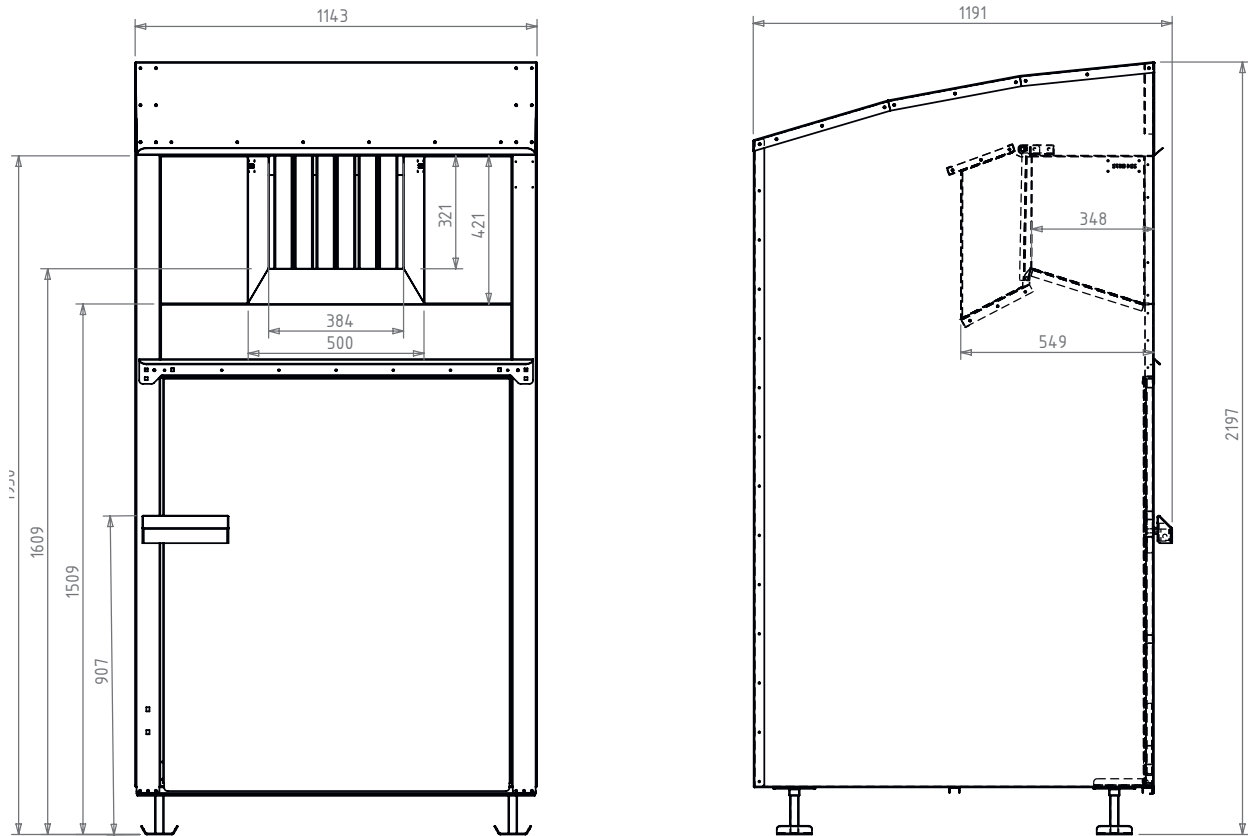

Collecting Box Wave 1,25 mm

Container	Height (highest point)	220 cm
Container	Width	114 cm
Container	Depth	115 cm
Door	Width	100 cm
Door	Height from container floor	116 cm
Filling capacity	Floor to upper door edge	1,52 m ³
Filling capacity	Upper door edge to insertion flap	ca. 0,4 m ³
Unladen weight		160 kg
Filling capacity		ca. 300 kg
Max. Total weight		500 kg
Sheet thickness	Galvanised sheet metal plates	1,25 mm