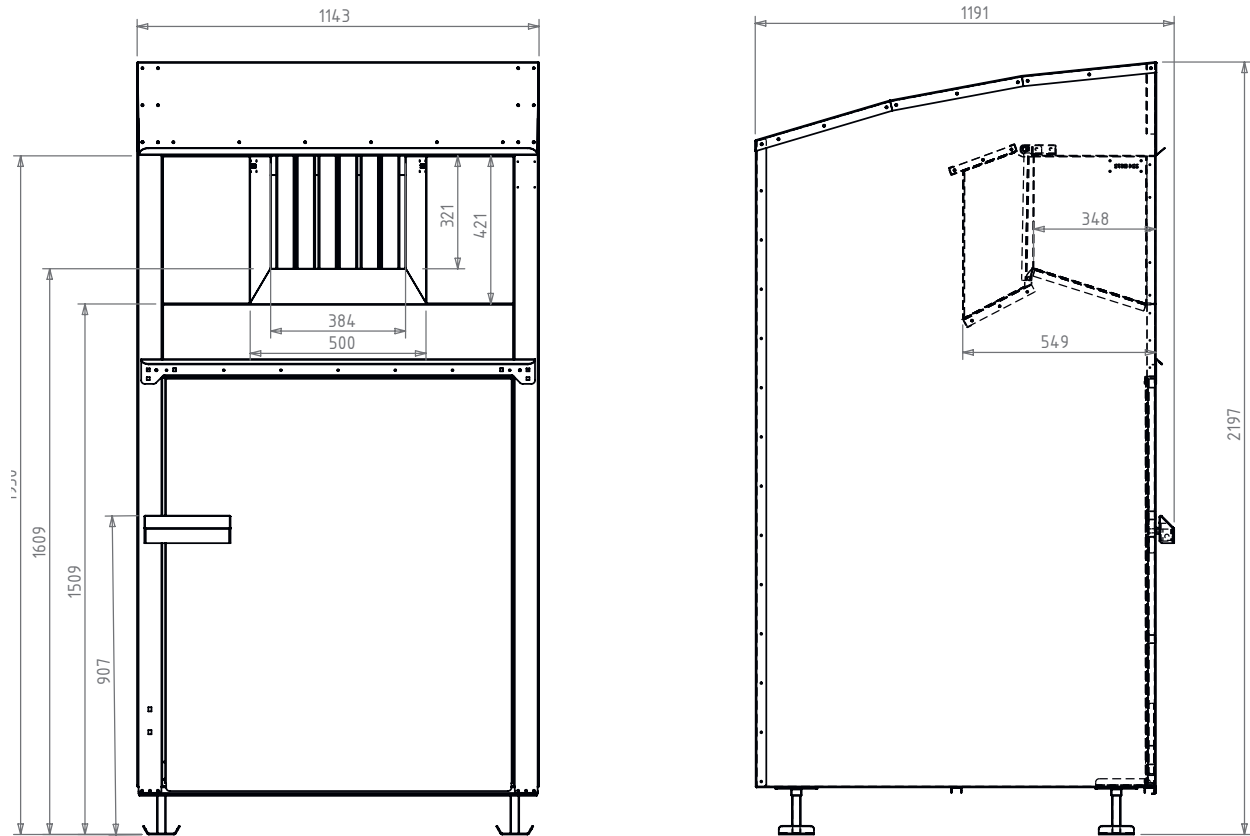

Collecting Box Wave 1,25 mm

Container	Height (highest point)	220 cm
Container	Width	114 cm
Container	Depth	115 cm
Door	Width	100 cm
Door	Height from container floor	116 cm
Filling capacity	Floor to upper door edge	1,52 m ³
Filling capacity	Upper door edge to insertion flap	ca. 0,4 m ³
Unladen weight		160 kg
Filling capacity		ca. 300 kg
Max. Total weight		500 kg
Sheet thickness	Galvanised sheet metal plates	1,25 mm